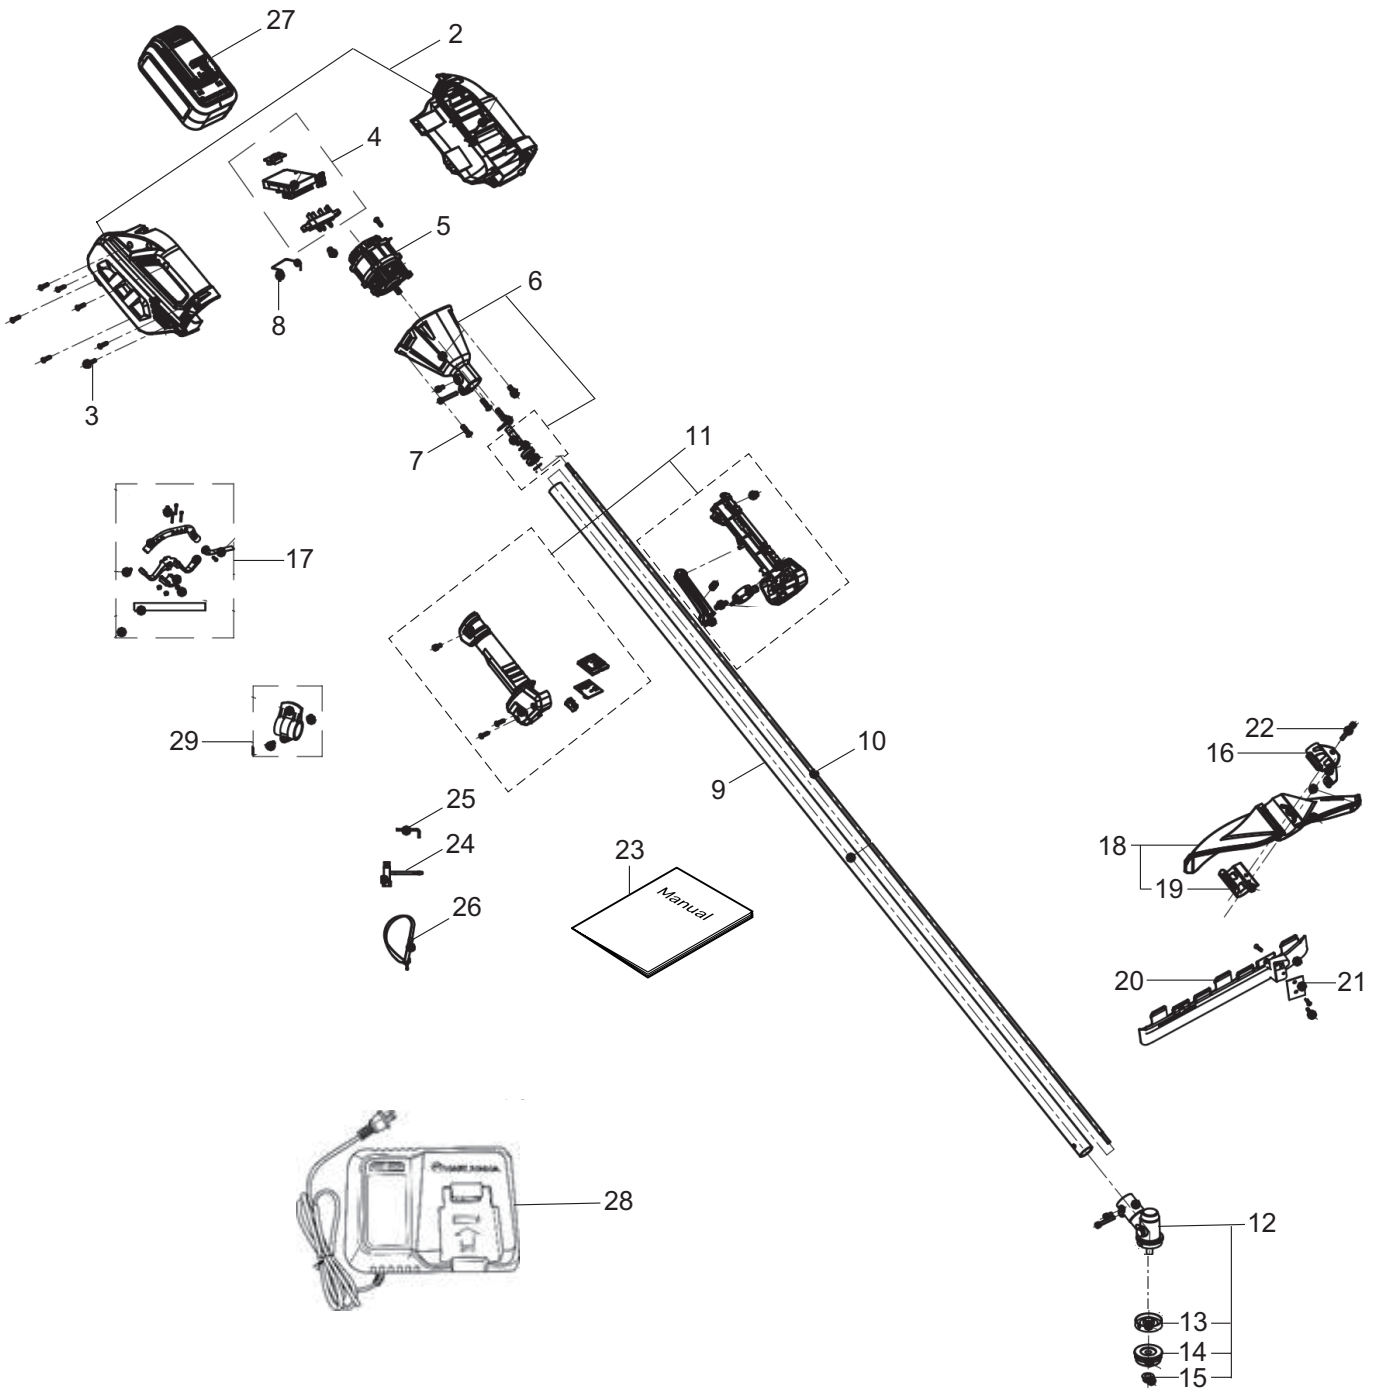

PARTS LIST

BC60LI

CONTENTS

1. BC60LI	1 ~ 2
-----------------	-------

2019. 05.

P/N 524824

1. BC60LI
MAIN BODY

Ref. No.	Part No.	Part Name	Q'ty	Remarks
1-1	391929	BC60LI	1	
1-2	660990	Case Set	1	
1-3	661609	Screw	7	
1-4	661630	Circuit Board Comp	1	
1-5	661631	Motor Ass'y	1	
1-6	661632	Housing Ass'y	1	
1-7	661637	Screw	4	
1-8	661641	Return Spring	1	
1-9	660994	Driveshaft Tube	1	
1-10	661642	Driveshaft	1	
1-11	660995	Throttle Trigger	1	
1-12	661644	Gearcase Ass'y	1	Incl.13-15
1-13	661645	Boss Adapter	1	
1-14	661003	Blade Boss B	1	
1-15	661646	Nut	1	
1-16	661647	Bracket	1	
1-17	661113	Loop Handle Ass'y	1	
1-18	661024	Safety Cover Ass'y	1	Incl.19
1-19	661656	Bracket	1	
1-20	661026	Cover Extention	1	
1-21	661657	String Cutter	1	
1-22	661734	Screw	2	
1-23	661027	Instruction Manual	1	BC60LI
1-24	661109	Box Spanner	1	13-17/+
1-25	661110	Wrench	1	4mm
1-26	661111	Hanging Strap Ass'y	1	
1-27	660941	Battery Comp	1	
1-28	660951	Battery Charger	1	
1-29	661648	Hanging Bracket Ass'y	1	